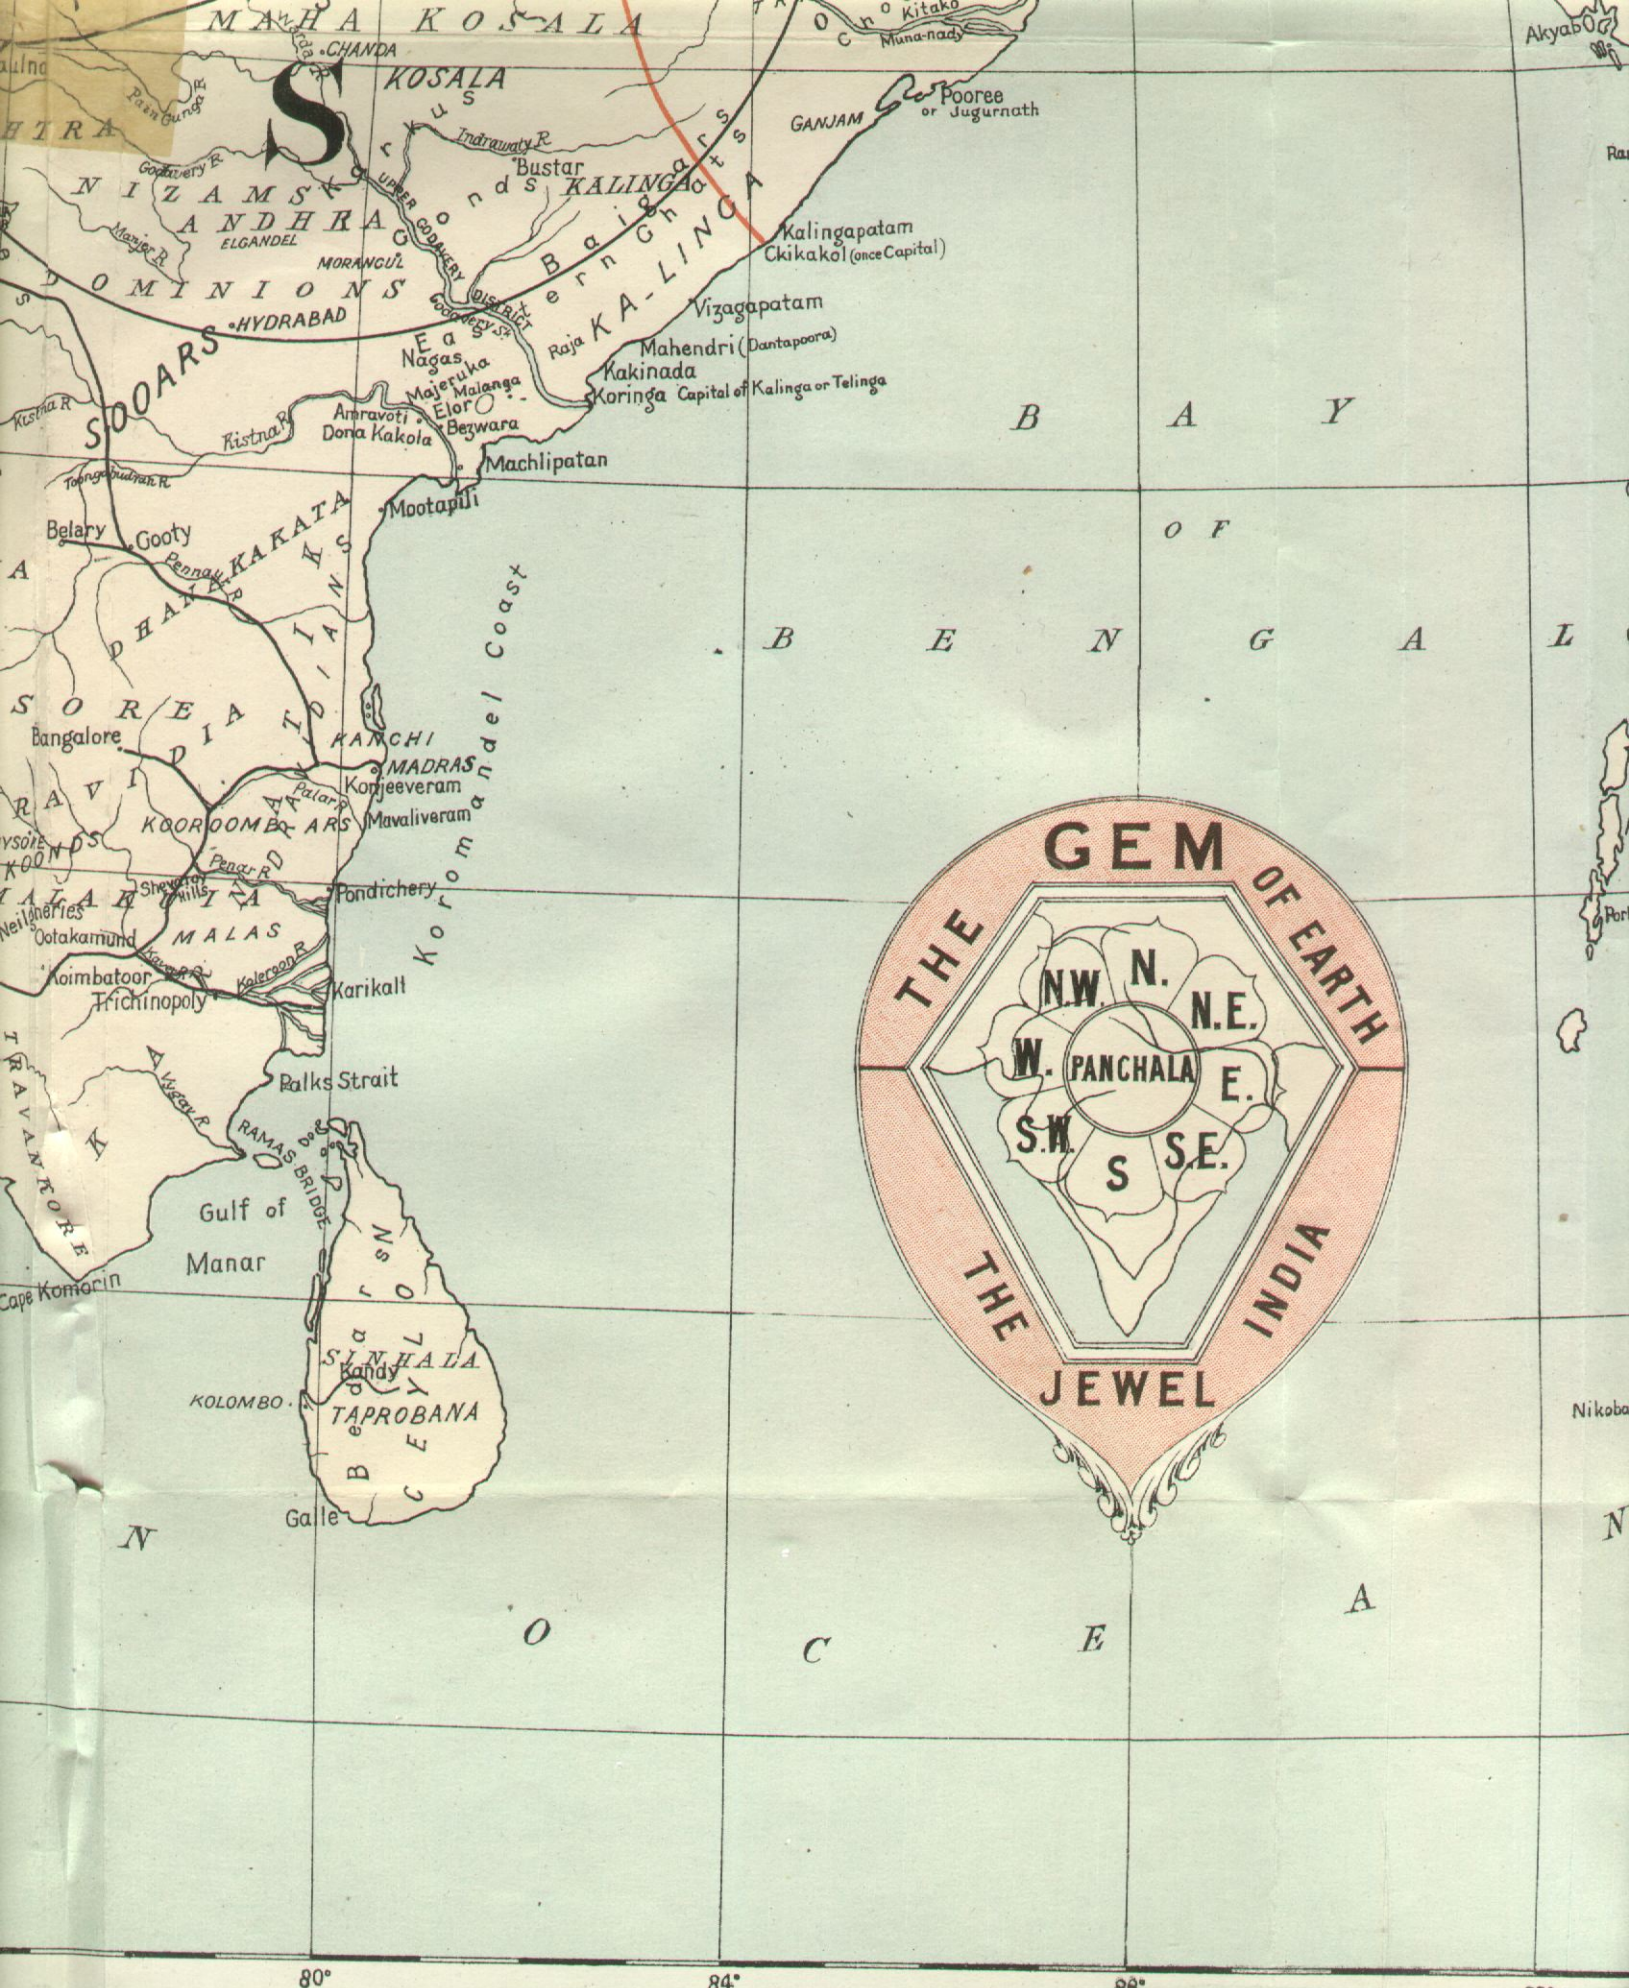

#1

#2

#3

RIVERS OF LIFE PLATE III
MAP OF INDIA

#4

#5

#6

References

N.S.E.W. and Central India as usual in Ancient Literature
Roads and Rail Roads in strong dark lines
Boundaries in Red.
Central Circle denotes Aboriginal Panchala with
Mahadeva Hills as "Navel of the World."

Maldeve
 or
 Maldive
 Islands
 Male or Kings Islands

80° 84° 88° 92°